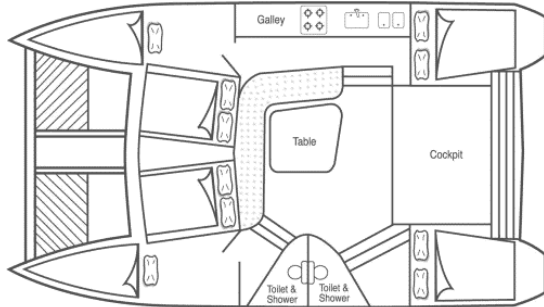

# Elite 12 - Sailing Catamaran

All Interior Pictures taken in 2004

Front Cabin

Rear Cabin

Single Berth

Cockpit

Transoms

Front Deck