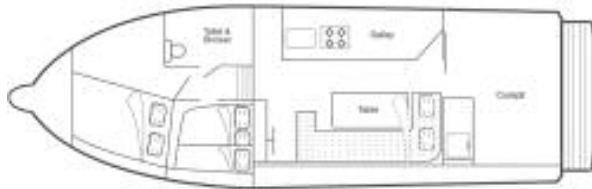

Fairway 36 Calypso - Motor Cruiser

(All Interior Pictures taken in 2004)

Front Cabin

Midships Berths

Table as a Double

Cockpit

Flybridge

Transom