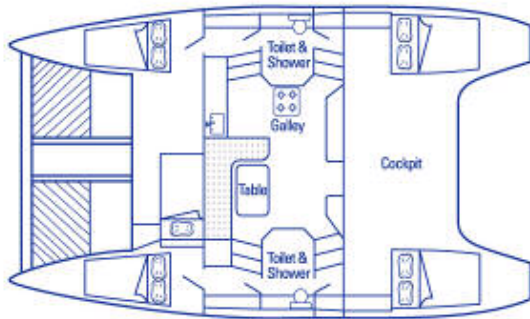

Grainger 1220 - Sailing Catamaran

(All pictures taken in 2004)

Front Cabin

Rear Cabin

Single Berth

Front Deck

Sailing

Cockpit

Galley

Saloon

Bathroom

www.ccy.com.au/grainger1220

Call! - 8am - 8pm 7 days 1800 075 101 (+617-49467526)