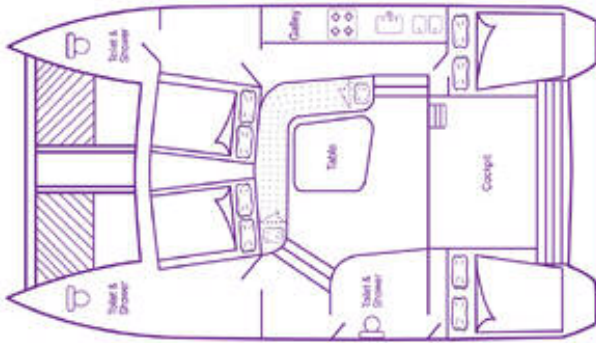

Perry 43 - Sailing Catamaran

(All interior pictures taken February, 2004)

Front Cabin

Galley

Rear Cabin

Cockpit

Transom

Front Deck

Bathroom

Saloon

En Suite

www.ccy.com.au/perry43

Call! - 8am - 8pm 7 days 1800 075 101 (+617-49467526)