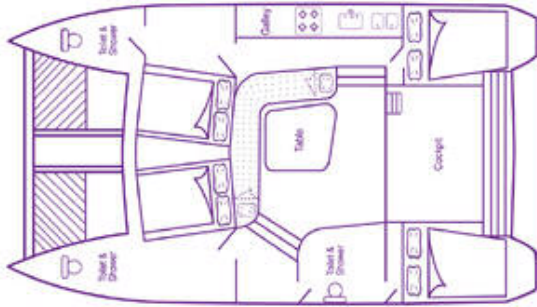

Perry 43 Plus - Sailing Catamaran

(All interior pictures taken in 2004)

Front Cabin

Galley

Rear Cabin

Cockpit

Transom

Front Deck

Saloon

Bathroom

Chart Table

www.ccy.com.au/perry43plus

Call! - 8am - 8pm 7 days 1800 075 101 (+617-49467526)