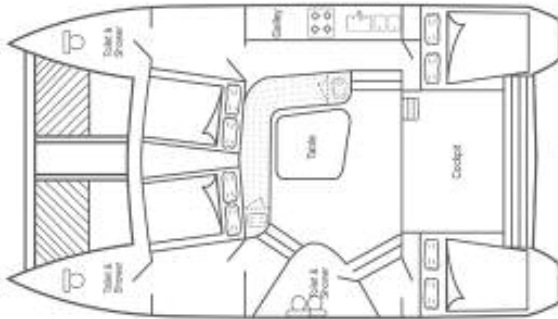

Perry 44.5P - Power Catamaran

(All interior pictures taken in 2004)

Front Cabin

Galley

Rear Cabin

Front Deck

Cockpit and Flybridge

Cockpit

Saloon - Magic

Saloon Princess

Ensuite

www.ccy.com.au/perry445p

Call! - 8am - 8pm 7 days 1800 075 101 (+617-49467526)