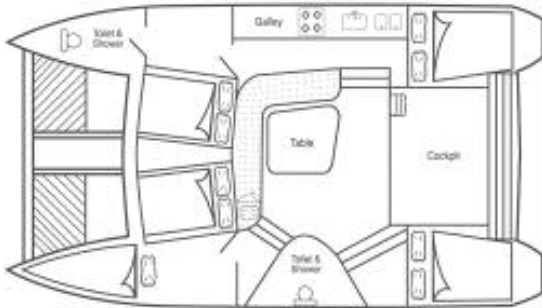

Tasman 4000 - Sailing Catamaran

All interior pictures taken in 2004

Double Berth

Ensuite

Saloon

Front Deck

Galley

Cockpit

Rear Cabin

Front Cabin

Bathroom

www.ccy.com.au/tasman4000

Call! - 8am - 8pm 7 days 1800 075 101 (+617-49467526)