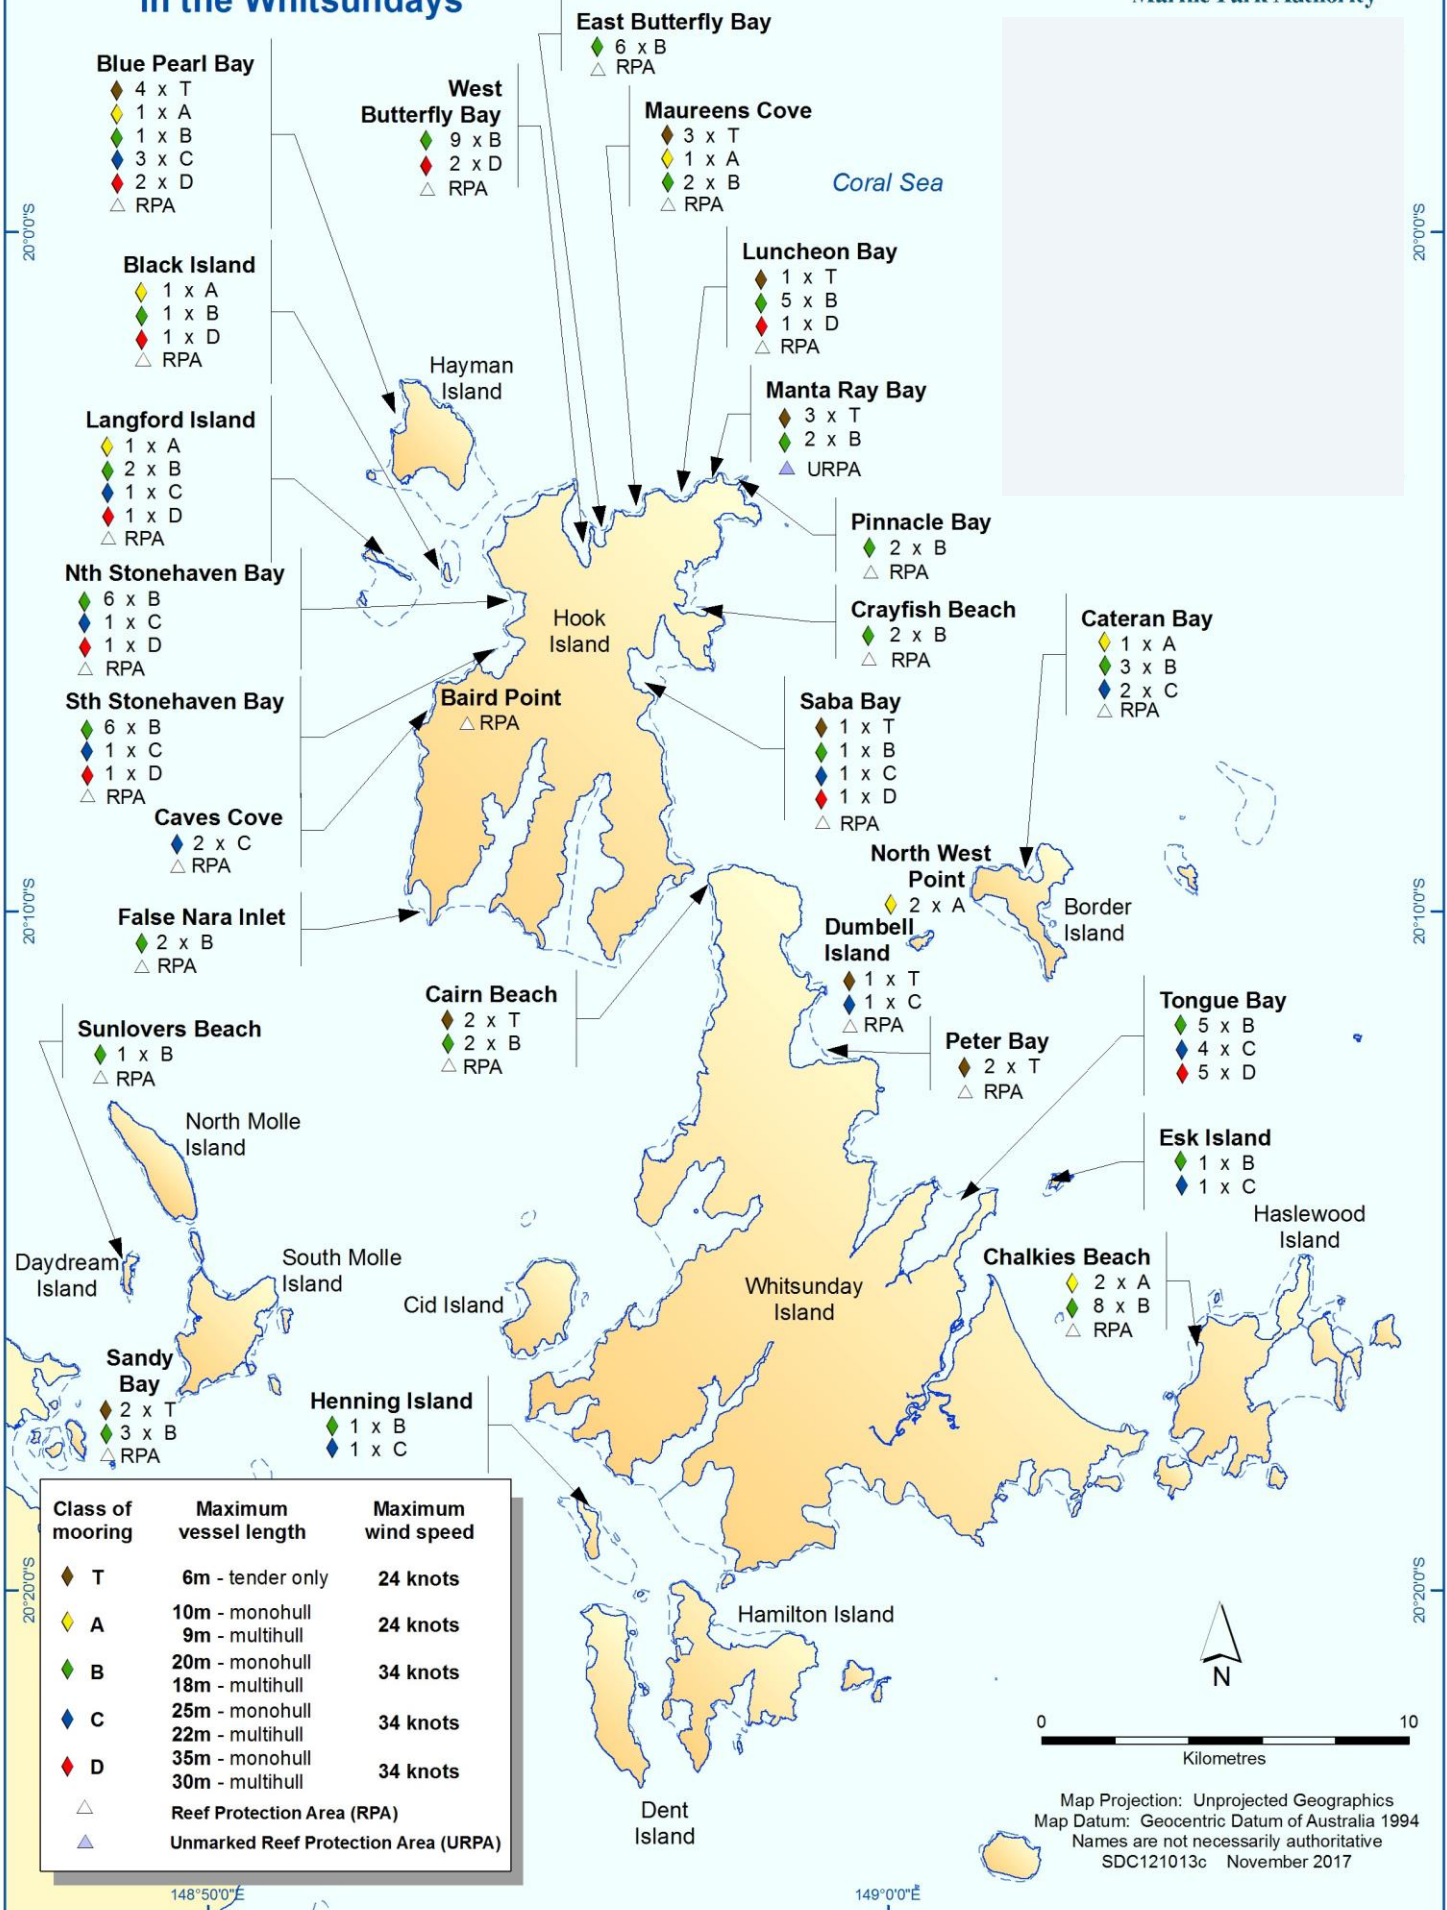

Location of Public Moorings and Reef Protection Areas in the Whitsundays

Australian Government
Great Barrier Reef
Marine Park Authority

Map Projection: Unprojected Geographics
Map Datum: Geocentric Datum of Australia 1994
Names are not necessarily authoritative
SDC121013c November 2017